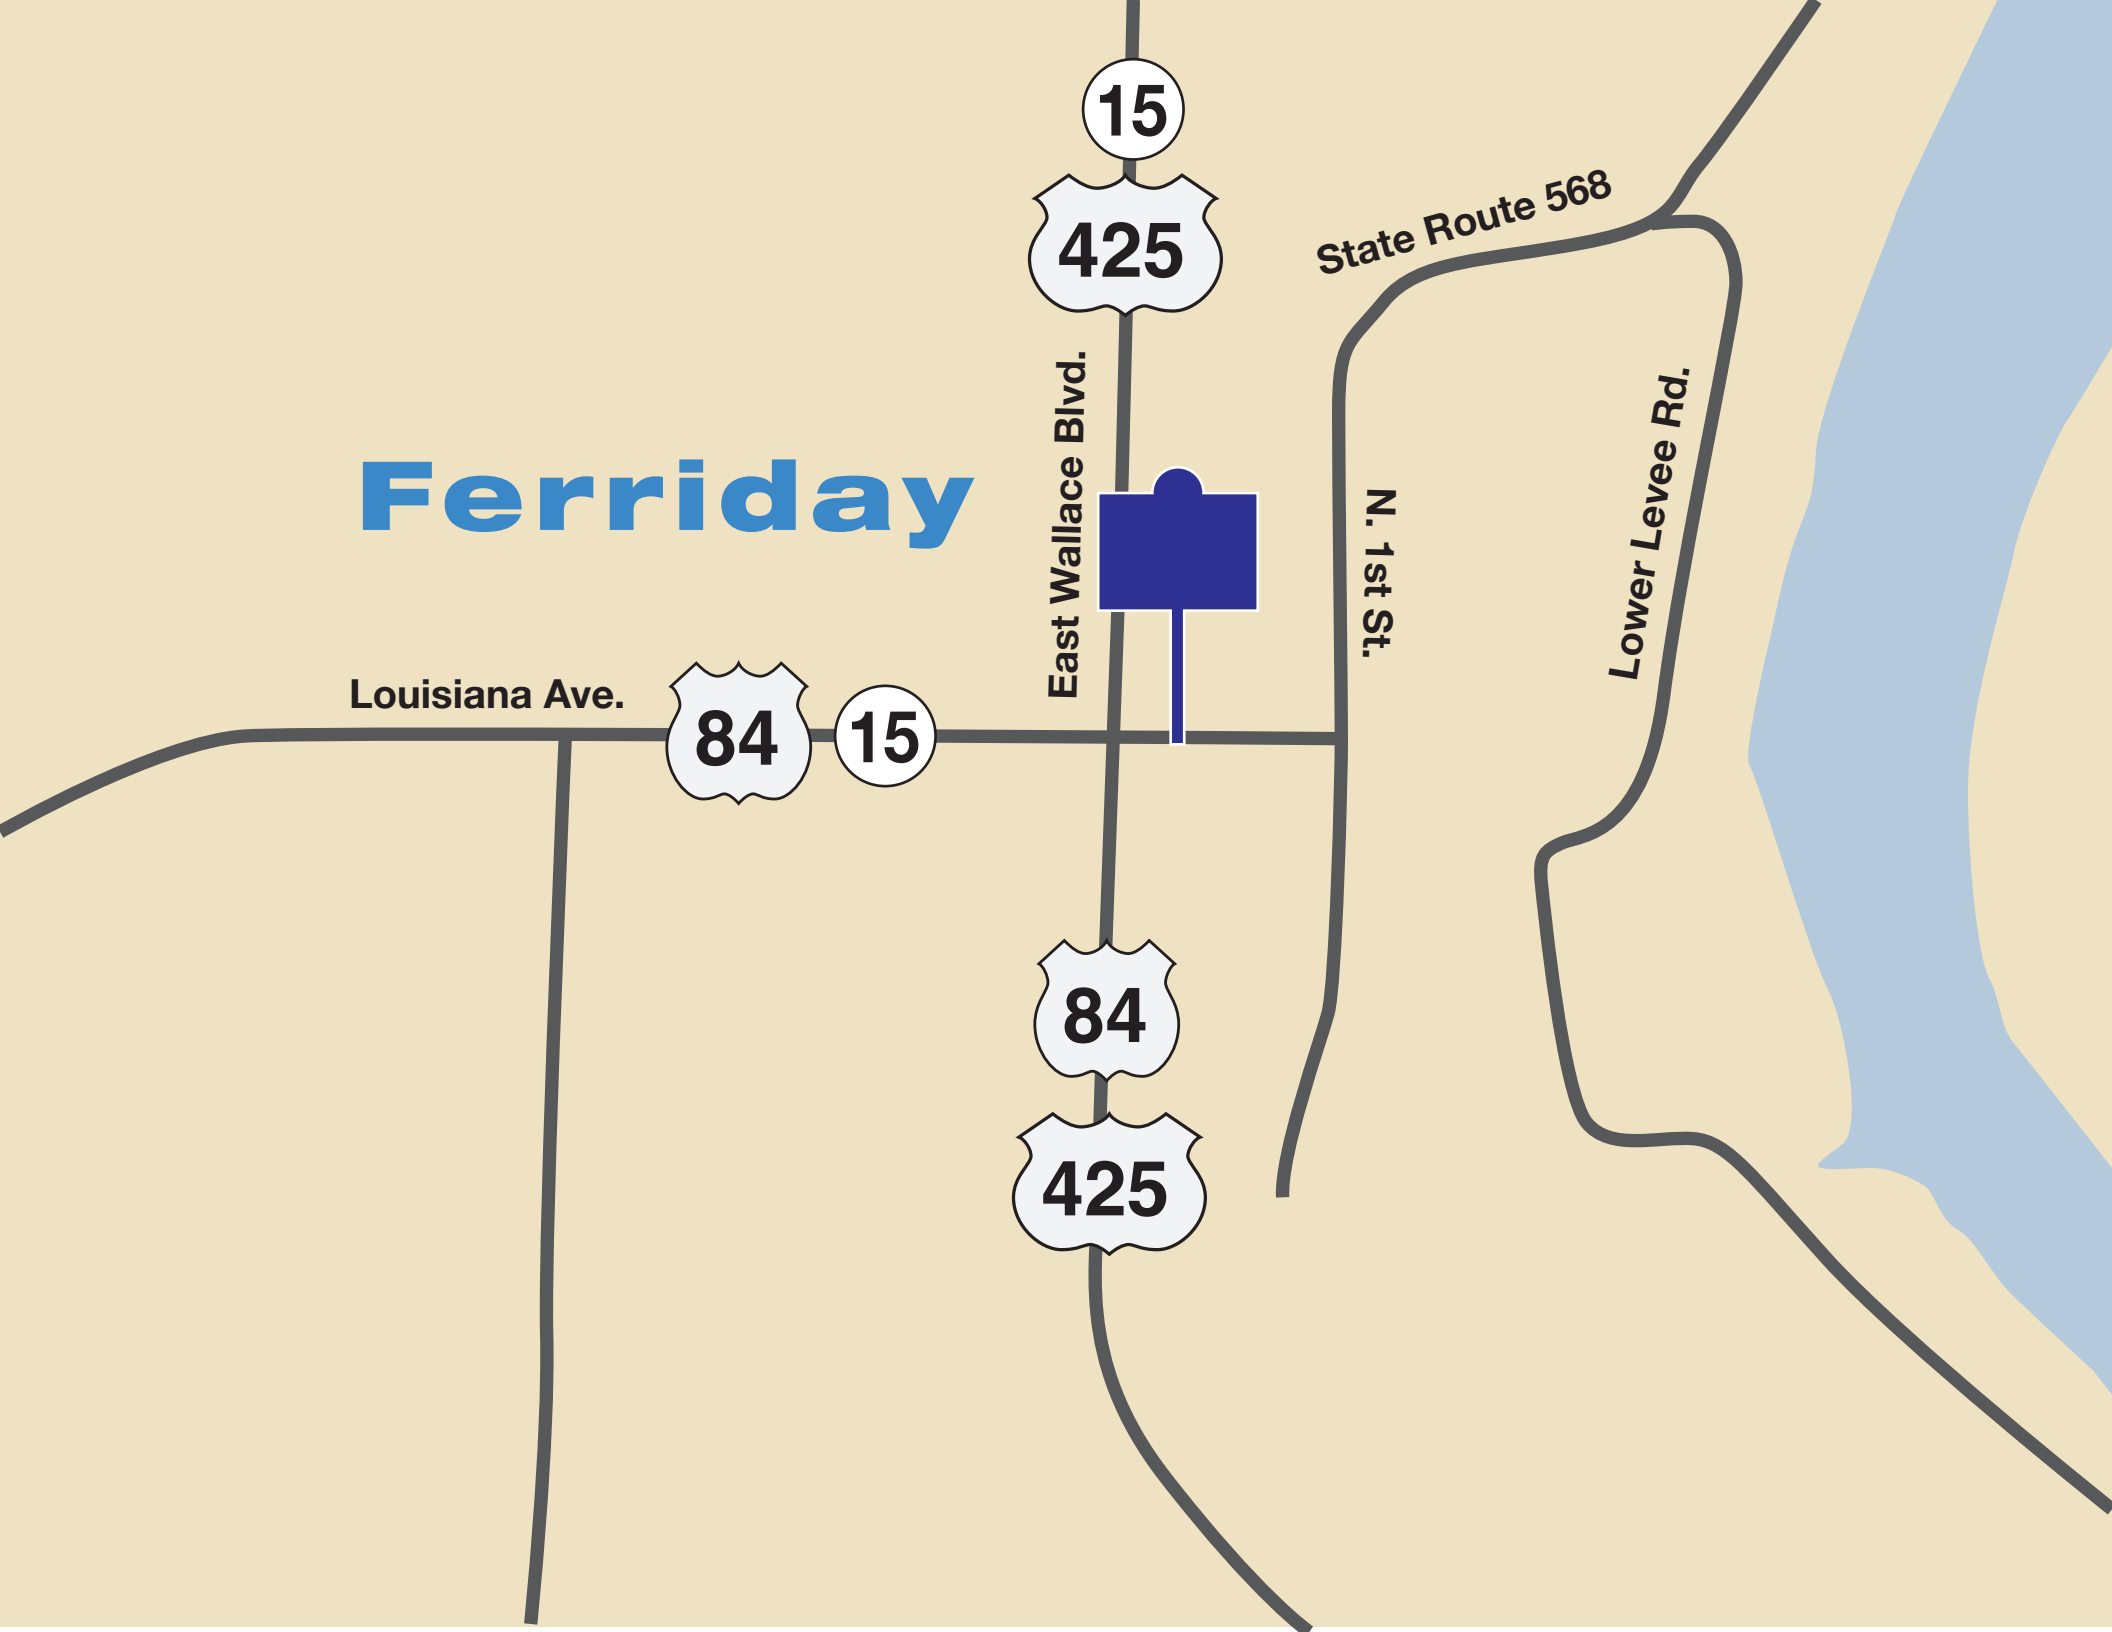

Ferriday

15

425

State Route 568

East Wallace Blvd.

N. 1st St.

Lower Levee Rd.

Louisiana Ave.

84

15

84

425

84