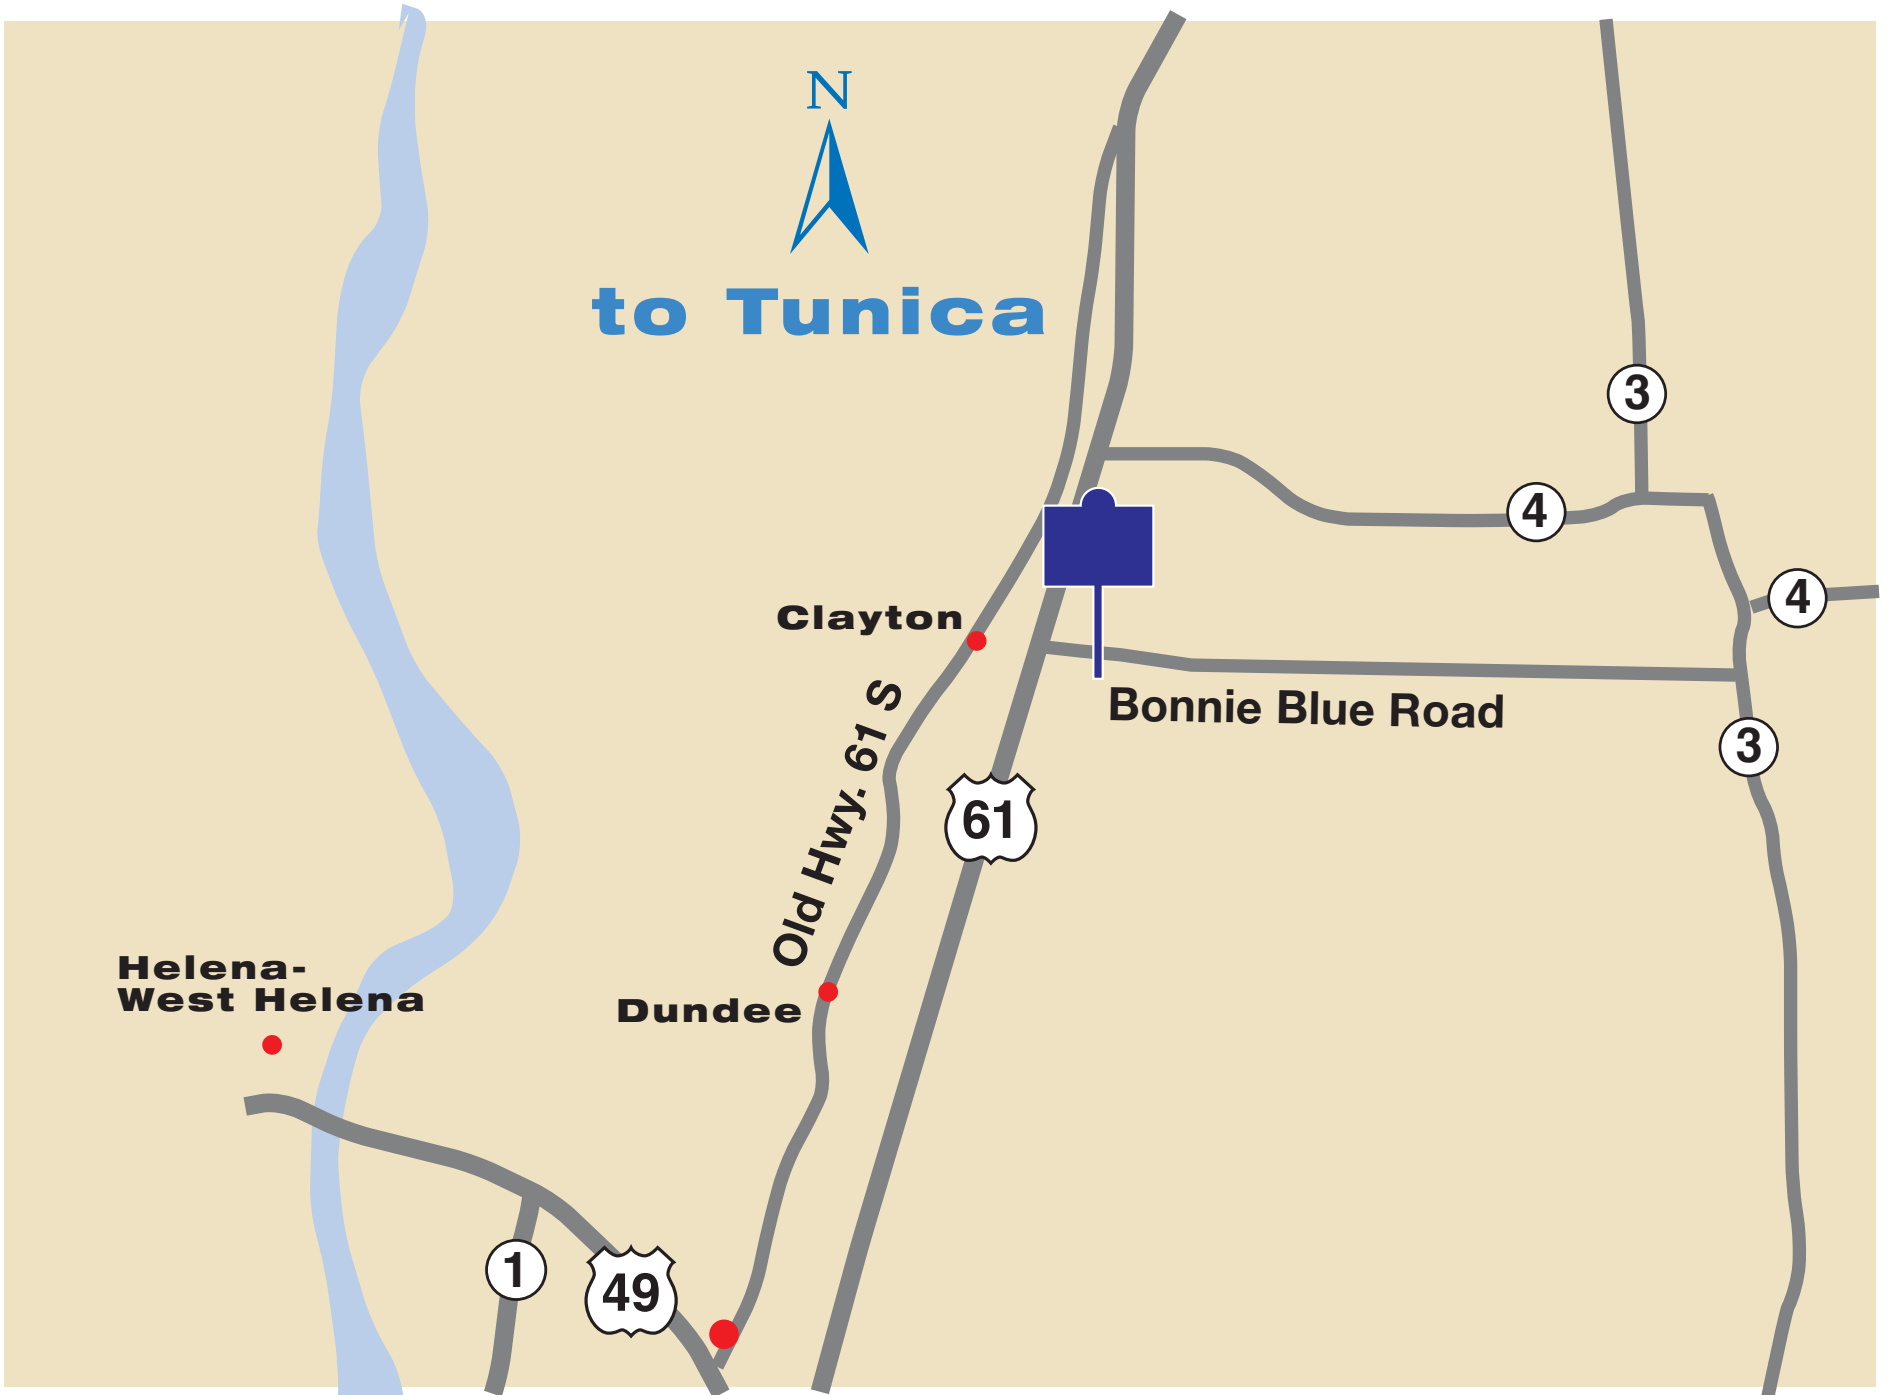

to Tunica

**Helena-
West Helena**

Dundee

Old Hwy. 61 S

Clayton

Bonnie Blue Road

1

49

61

3

4

4

3